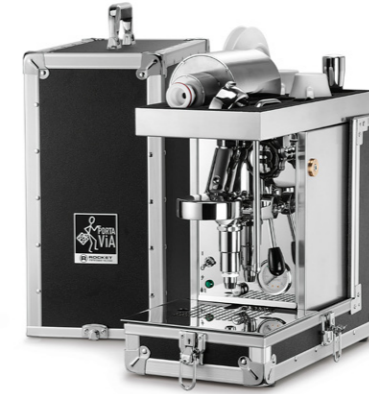

## Technical Specifications

MODEL	PRESSURE PROFILE SYSTEM	PID PRESSURE CONTROL	SHOT TIMER	TOTAL BOILER CAPACITY (litres)	WATER FEED		WATTAGE	WIDTH MM	DEPTH MM	HEIGHT MM	WEIGHT KG
					HARD PLUMBING	RESERVOIR					
Giotto Cronometro V	-	Yes	Yes	1.80	No	Yes	1200 W	335	420	400	23.0
Mozzafiato Cronometro V	-	Yes	Yes	1.80	No	Yes	1200 W	280	425	400	25.4
Porta Via	-	Yes	No	1.20 (0.47 + 0.73)	No	Yes	1050 - 1350 W	200*	405*	535*	29.7
Appartamento	-	No	No	1.80	No	Yes	1200 W	274	425	360	20.0

GIOTTO CRONOMETRO V

MOZZAFIATO CRONOMETRO V

APPARTAMENTO

PORTA VIA

\*Port Via outside of case, ready to operate physical dimensions